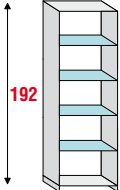

L H.201 cm.
L013A Silver
L013B Black

L023A Silver
L023B Black

L033A Silver
L033B Black

L043A Silver
L043B Black

L053A Silver
L053B Black

L0X3A Silver
L0X3B Black