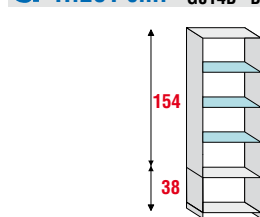

M H.202 cm.
M014A Silver
M014B Black

M024A Silver
M024B Black

M034A Silver
M034B Black

M044A Silver
M044B Black

M054A Silver
M054B Black

MOX4A Silver
MOX4B Black