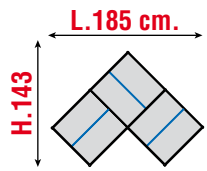

# Fitting aluminium Pyramid

Silver 28cm. PYB23A  
Black 28cm. PYB23B  
Silver 34cm. PYB24A  
Black 34cm. PYB24B

Silver 28cm. PYB33A  
Black 28cm. PYB33B  
Silver 34cm. PYB34A  
Black 34cm. PYB34B

Silver 28cm. PYB43A  
Black 28cm. PYB43B  
Silver 34cm. PYB44A  
Black 34cm. PYB44B

130 cm.

194 cm.

258 cm.

322 cm.

+64 cm.

Altezza/Height

38

X013A Silver  
X013B Black