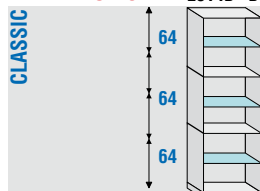

G H.201 cm.
G014A Silver
G014B Black

G024A Silver
G024B Black

G034A Silver
G034B Black

G044A Silver
G044B Black

G054A Silver
G054B Black

G0X4A Silver
G0X4B Black