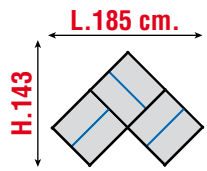

Fitting aluminium Pyramid

Silver 28cm. PYB23A
Black 28cm. PYB23B
Silver 34cm. PYB24A
Black 34cm. PYB24B

Silver 28cm. PYB33A
Black 28cm. PYB33B
Silver 34cm. PYB34A
Black 34cm. PYB34B

Silver 28cm. PYB43A
Black 28cm. PYB43B
Silver 34cm. PYB44A
Black 34cm. PYB44B

Silver 28cm. PYB53A
Black 28cm. PYB53B
Silver 34cm. PYB54A
Black 34cm. PYB54B

Silver 28cm. PYB3A
Black 28cm. PYB3B
Silver 34cm. PYB4A
Black 34cm. PYB4B

Silver 28cm. PYC33A
Black 28cm. PYC33B
Silver 34cm. PYC34A
Black 34cm. PYC34B

130 cm.

194 cm.

258 cm.

322 cm.

+64 cm.

Altezza/Height

38

X013A Silver
X013B Black